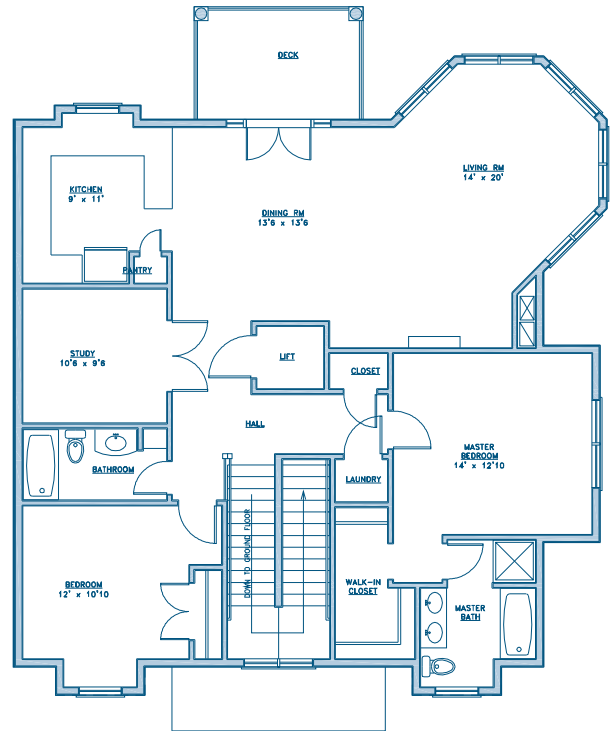

Unit Five

GROUND FLOOR

FIRST FLOOR

UNIT FIVE SPECS

- 2 bedrooms/2 baths
- Office/study
- 2,244 square feet
- 96 square foot deck
- Bonus room on entry level

*Square footages are approximate and subject to change without notice.