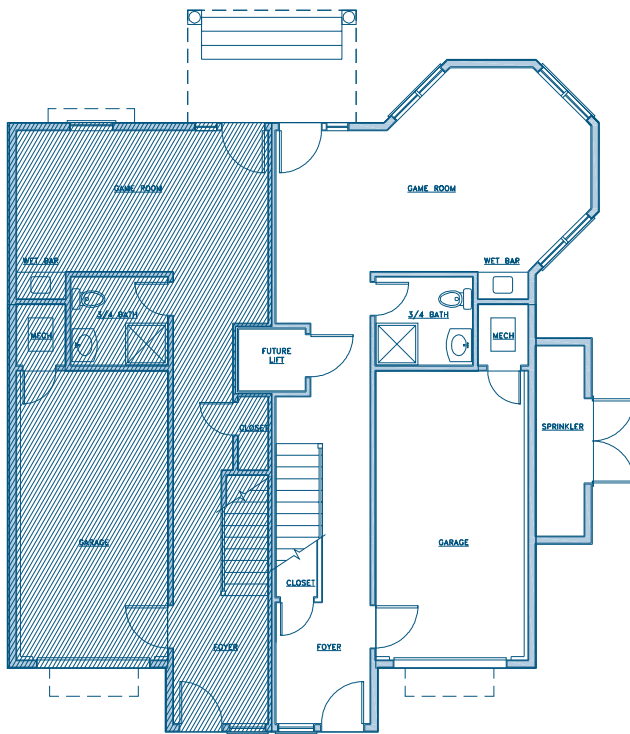

Unit Five

GROUND FLOOR

FIRST FLOOR

UNIT FIVE SPECS

- 2 bedrooms/2 baths
- Office/study
- 2,244 square feet
- 96 square foot deck
- Bonus room on entry level

*Square footages are approximate and subject to change without notice.